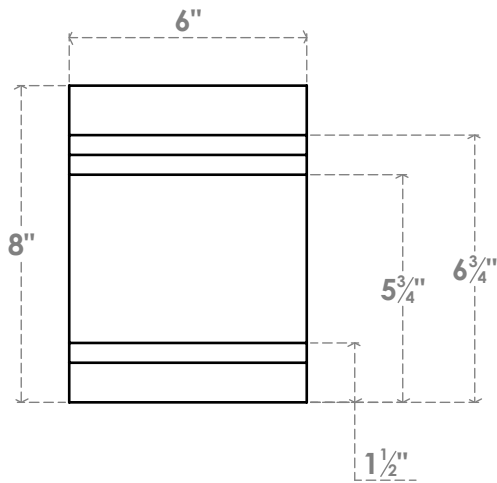

RFTP06X08X30PEC

6"W X 8"H X 30"L PESCADERO ARCHITECTURAL GRADE PVC RAFTER TAIL

EKENA MILLWORK
 2300 WEST MAIN ST.
 CLARKSVILLE, TX 75426
 TOLL FREE: 866-607-0453
 WWW.EKENAMILLWORK.COM

NOTES

1. INSTALLATION TO BE COMPLETED IN ACCORDANCE WITH MANUFACTURER'S SPECIFICATIONS.
2. DRAWING MAY NOT BE TO SCALE
3. THIS DRAWING IS INTENDED FOR DESIGN AND PLANNING PURPOSES ONLY.
4. ALL INFORMATION CONTAINED HEREIN WAS CURRENT AT THE TIME OF DEVELOPMENT BUT MUST BE REVIEWED AND APPROVED BY THE PRODUCT MANUFACTURER TO BE CONSIDERED ACCURATE.
5. ARCHITECTURAL GRADE PVC PRODUCTS ARE MADE FROM EXPANDED CELLULAR PVC AND COME NATURALLY WHITE BUT MAY BE PAINTED