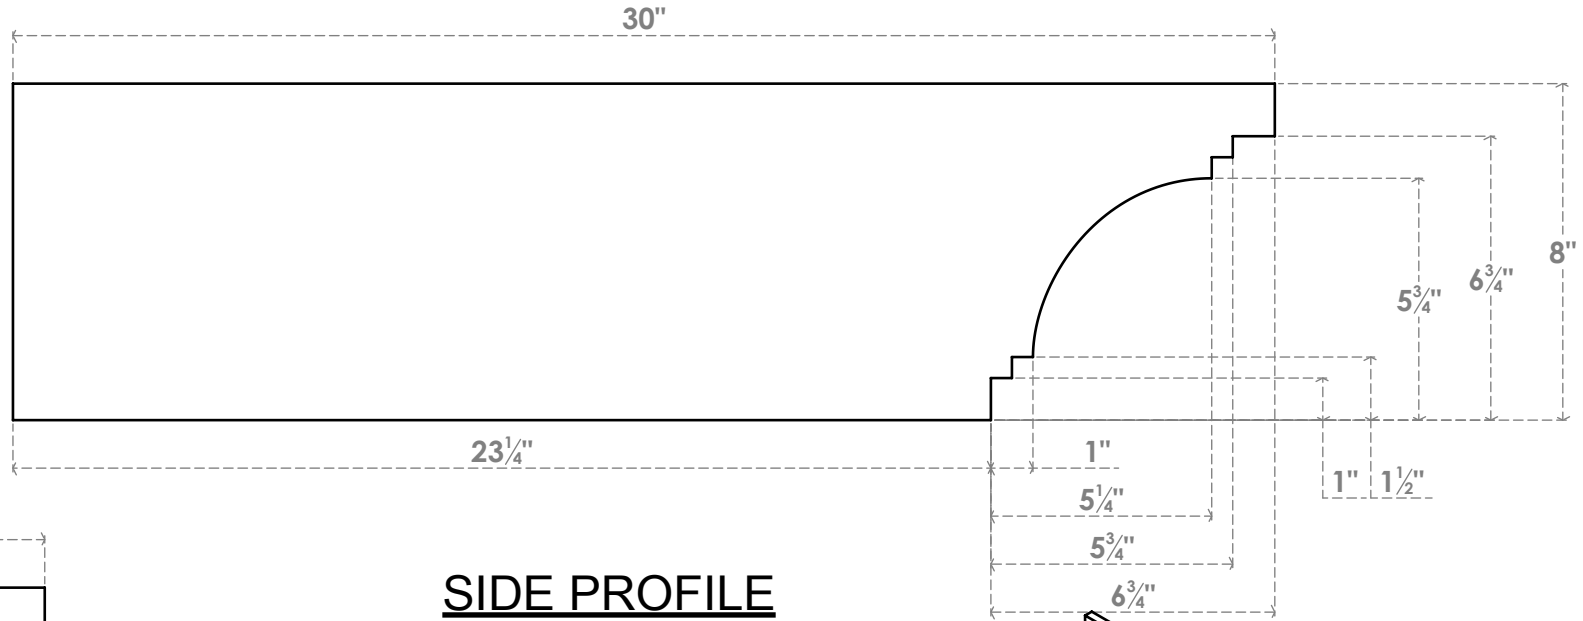

RFTP06X08X30PEC

6"W X 8"H X 30"L PESCADERO ARCHITECTURAL GRADE PVC RAFTER TAIL

EKENA MILLWORK
 2300 WEST MAIN ST.
 CLARKSVILLE, TX 75426
 TOLL FREE: 866-607-0453
 WWW.EKENAMILLWORK.COM

NOTES

1. INSTALLATION TO BE COMPLETED IN ACCORDANCE WITH MANUFACTURER'S SPECIFICATIONS.
2. DRAWING MAY NOT BE TO SCALE
3. THIS DRAWING IS INTENDED FOR DESIGN AND PLANNING PURPOSES ONLY.
4. ALL INFORMATION CONTAINED HEREIN WAS CURRENT AT THE TIME OF DEVELOPMENT BUT MUST BE REVIEWED AND APPROVED BY THE PRODUCT MANUFACTURER TO BE CONSIDERED ACCURATE.
5. ARCHITECTURAL GRADE PVC PRODUCTS ARE MADE FROM EXPANDED CELLULAR PVC AND COME NATURALLY WHITE BUT MAY BE PAINTED